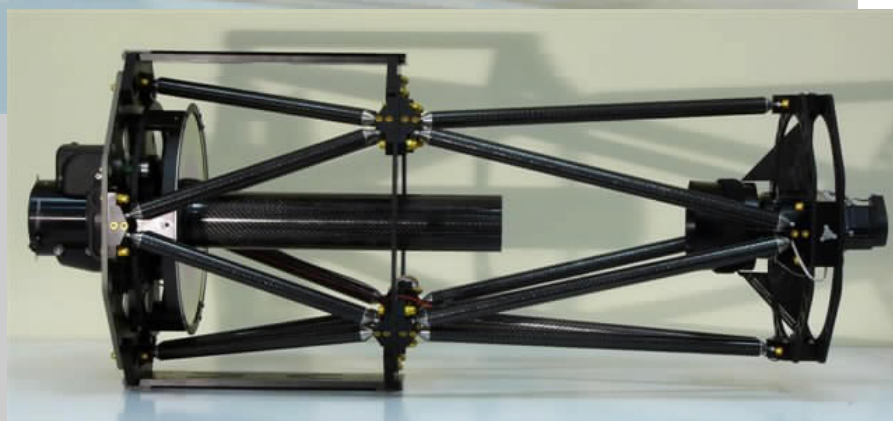

NEAF 2008
First contact!

THE new
12.5 inches RC