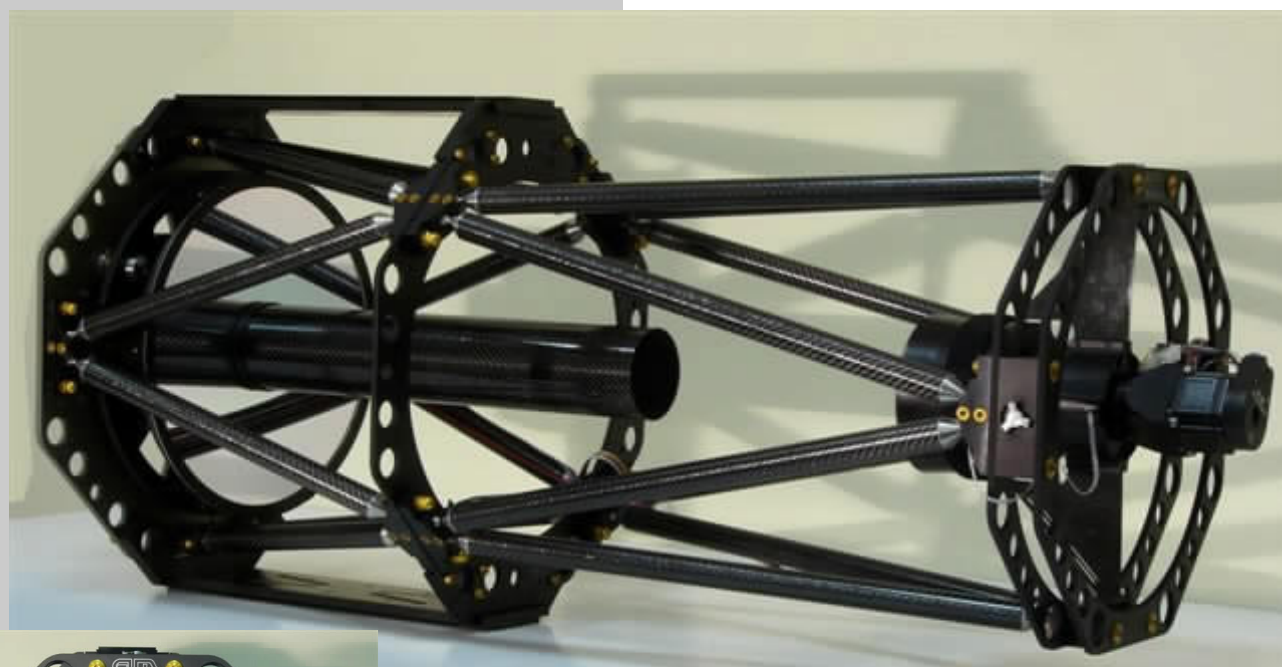

NEAF 2008
First contact!

THE new
12.5 inches RC