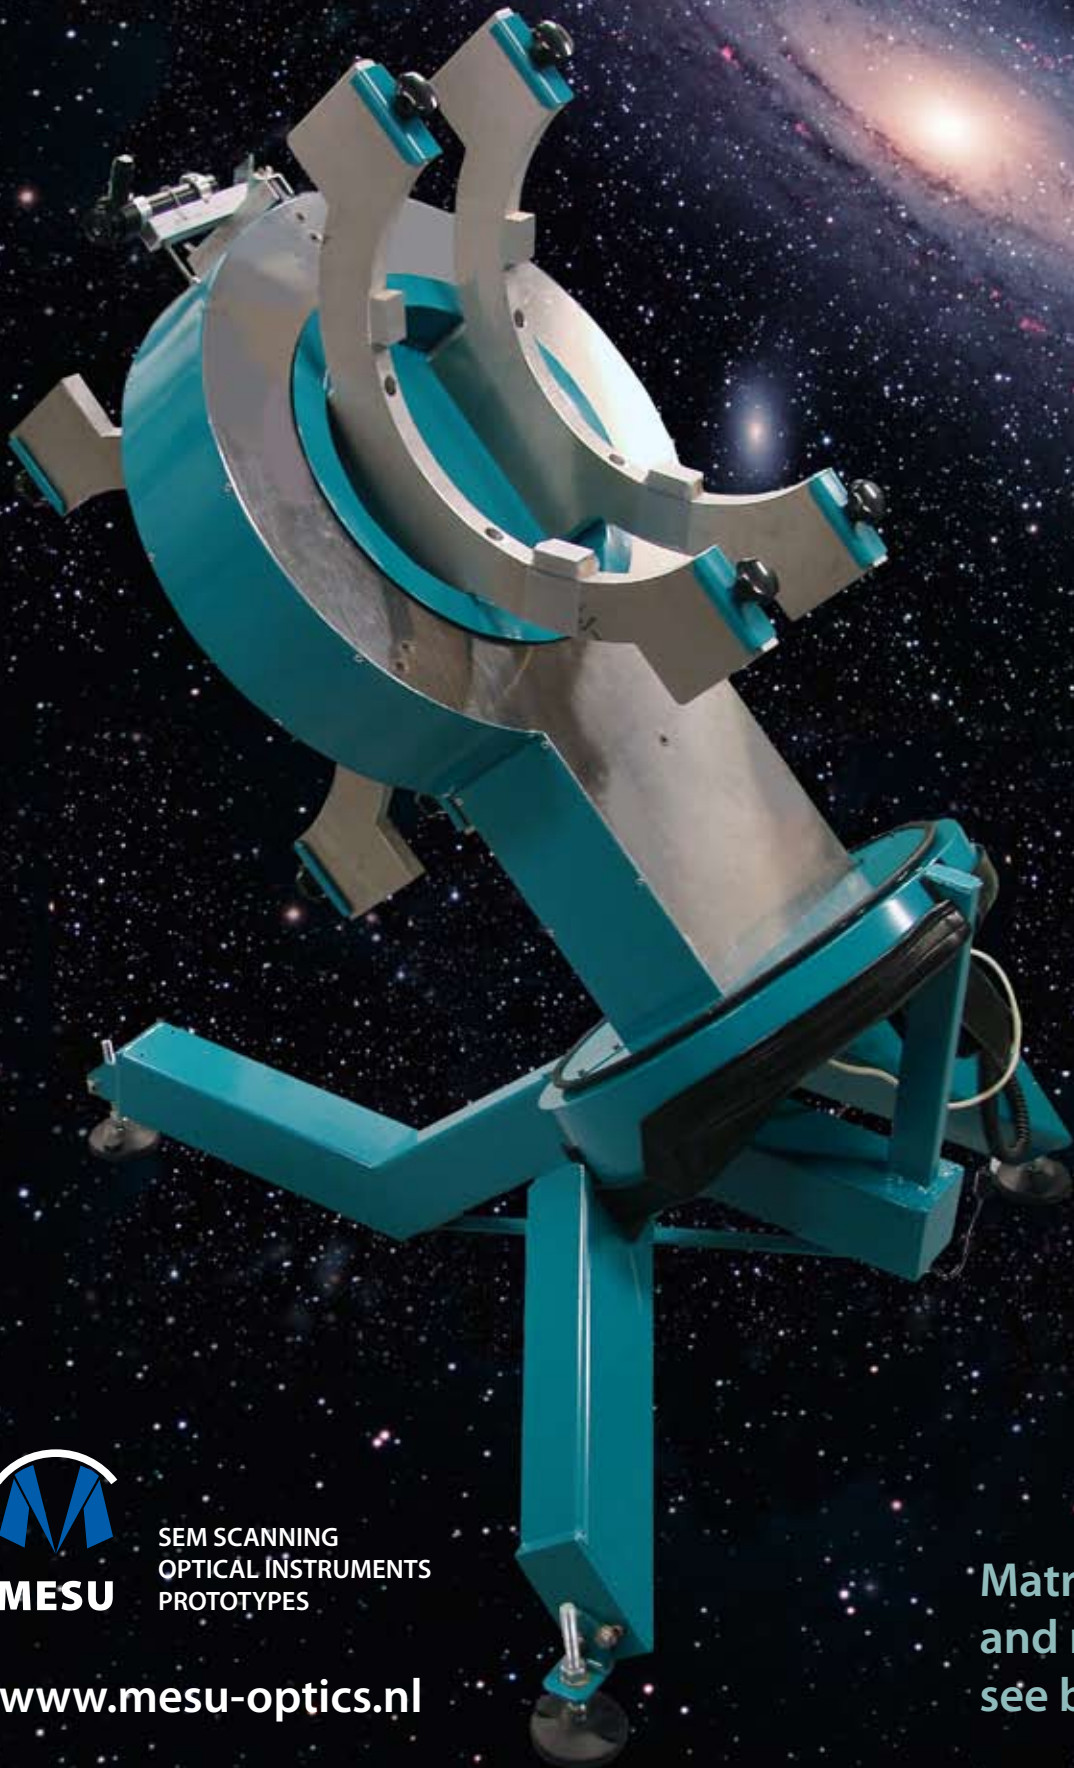

MESU-MOUNT

Mobile high-end telescope mount
with unique friction drive

SEM SCANNING
OPTICAL INSTRUMENTS
PROTOTYPES

www.mesu-optics.nl

Matrix, features
and more details:
see backside